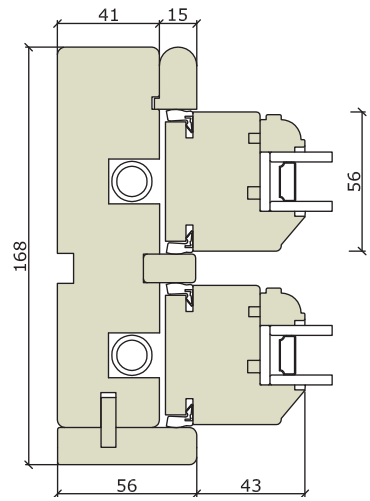

## Sliding Sash - Traditional

Concealed Trickle Vent

Various Cill Extension sizes available

Spiral Balance

Cords & Weights