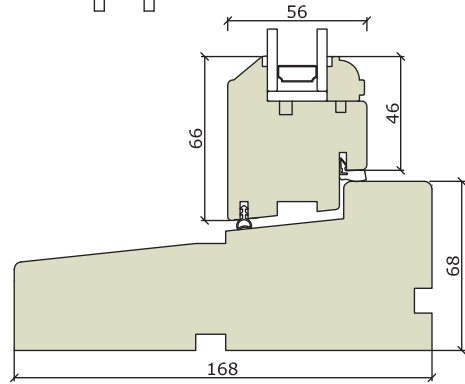

## Sliding Sash - Traditional

Concealed Trickle Vent

Various Cill Extension sizes available

Spiral Balance

Cords & Weights