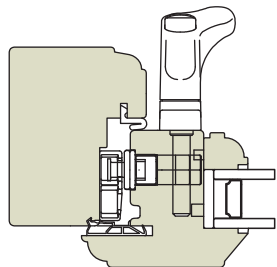

Casement Windows

Casement Lipped - Traditional

Sub-Cill
(Various sizes available)

Cill Extension
(Various sizes available)

Casement Lipped - Contemporary

Whilst every care has been taken in producing this document, Bereco Ltd cannot be held responsible for any errors. The profiles within this document are as accurate as possible and were correct at the time of printing and show typical sections for standard glazing. Please note due to our wide range of glazing options, section sizes may alter due to glass specification specified. Please refer to our resource centre for full our full range of sectional details. Due to our continued commitment to product design and development we reserve the right to change the design without prior notice.

Cill Extension
(Various sizes available)