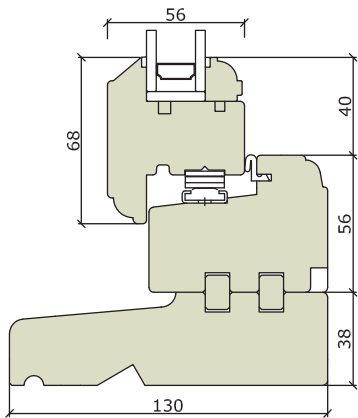

Casement Windows

Casement Lipped - Traditional

Sub-Cill
(Various sizes available)

Cill Extension
(Various sizes available)

Casement Lipped - Contemporary

Whilst every care has been taken in producing this document, Bereco Ltd cannot be held responsible for any errors. The profiles within this document are as accurate as possible and were correct at the time of printing and show typical sections for standard glazing. Please note due to our wide range of glazing options, section sizes may alter due to glass specification specified. Please refer to our resource centre for full our full range of sectional details. Due to our continued commitment to product design and development we reserve the right to change the design without prior notice.

Cill Extension
(Various sizes available)