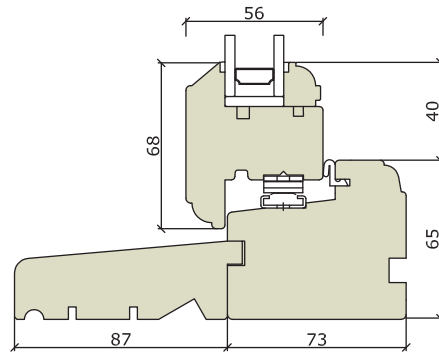

Casement Windows

Casement Lipped - Traditional

Sub-Cill
(Various sizes available)

Cill Extension
(Various sizes available)

Casement Lipped - Contemporary

Whilst every care has been taken in producing this document, Bereco Ltd cannot be held responsible for any errors. The profiles within this document are as accurate as possible and were correct at the time of printing and show typical sections for standard glazing. Please note due to our wide range of glazing options, section sizes may alter due to glass specification specified. Please refer to our resource centre for full our full range of sectional details. Due to our continued commitment to product design and development we reserve the right to change the design without prior notice.

Cill Extension
(Various sizes available)