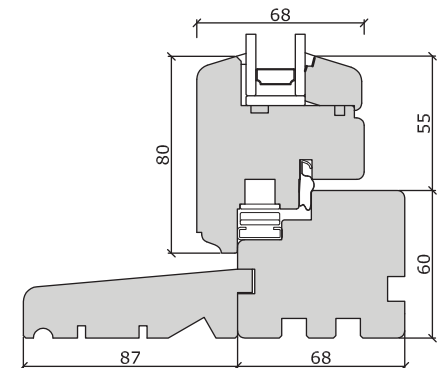

Casement Windows

Casement Lipped - Traditional

Sub-Cill
(Various sizes available)

Cill Extension
(Various sizes available)

Casement Lipped - Contemporary

Whilst every care has been taken in producing this document, Bereco Ltd cannot be held responsible for any errors. The profiles within this document are as accurate as possible and were correct at the time of printing and show typical sections for standard glazing. Please note due to our wide range of glazing options, section sizes may alter due to glass specification specified. Please refer to our resource centre for full our full range of sectional details. Due to our continued commitment to product design and development we reserve the right to change the design without prior notice.

Cill Extension
(Various sizes available)