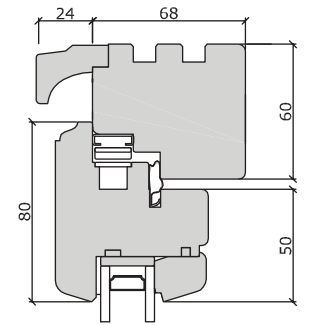

Casement Windows

Casement Lipped - Traditional

Sub-Cill
(Various sizes available)

Cill Extension
(Various sizes available)

Casement Lipped - Contemporary

Whilst every care has been taken in producing this document, Bereco Ltd cannot be held responsible for any errors. The profiles within this document are as accurate as possible and were correct at the time of printing and show typical sections for standard glazing. Please note due to our wide range of glazing options, section sizes may alter due to glass specification specified. Please refer to our resource centre for full our full range of sectional details. Due to our continued commitment to product design and development we reserve the right to change the design without prior notice.

Cill Extension
(Various sizes available)