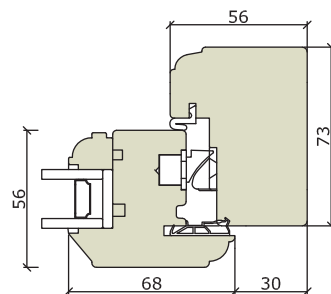

Casement Windows

Casement Lipped - Traditional

Sub-Cill
(Various sizes available)

Cill Extension
(Various sizes available)

Casement Lipped - Contemporary

Whilst every care has been taken in producing this document, Bereco Ltd cannot be held responsible for any errors. The profiles within this document are as accurate as possible and were correct at the time of printing and show typical sections for standard glazing. Please note due to our wide range of glazing options, section sizes may alter due to glass specification specified. Please refer to our resource centre for full our full range of sectional details. Due to our continued commitment to product design and development we reserve the right to change the design without prior notice.

Cill Extension
(Various sizes available)