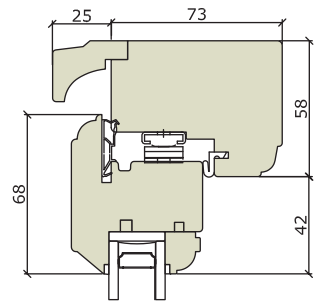

Casement Windows

Casement Lipped - Traditional

Sub-Cill
(Various sizes available)

Cill Extension
(Various sizes available)

Casement Lipped - Contemporary

Whilst every care has been taken in producing this document, Bereco Ltd cannot be held responsible for any errors. The profiles within this document are as accurate as possible and were correct at the time of printing and show typical sections for standard glazing. Please note due to our wide range of glazing options, section sizes may alter due to glass specification specified. Please refer to our resource centre for full our full range of sectional details. Due to our continued commitment to product design and development we reserve the right to change the design without prior notice.

Cill Extension
(Various sizes available)