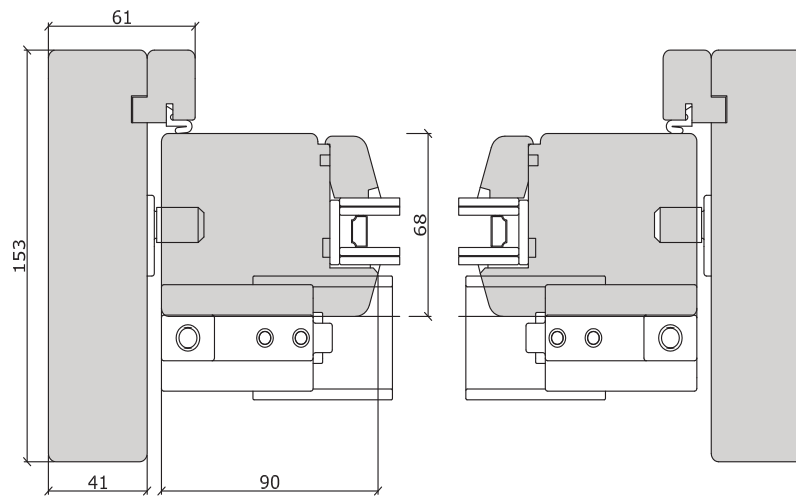

Folding Sliding Doors

Folding Sliding Door - Contemporary (Outward Opening)

*Also available in Traditional Range

Whilst every care has been taken in producing this document, Bereco Ltd cannot be held responsible for any errors. The profiles within this document are as accurate as possible and were correct at the time of printing and show typical sections for standard glazing. Please note due to our wide range of glazing options, section sizes may alter due to glass specification specified. Please refer to our resource centre for full our full range of sectional details. Due to our continued commitment to product design and development we reserve the right to change the design without prior notice.