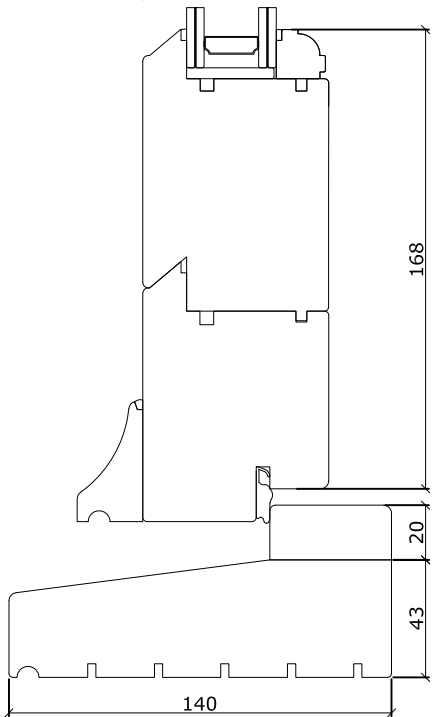

French Doors

French Door - Flush - Traditional / Contemporary

Traditional Range
Outward Opening

Contemporary Range
Inward Opening

Traditional Range
Outward Opening

Whilst every care has been taken in producing this document, Bereco Ltd cannot be held responsible for any errors. The profiles within this document are as accurate as possible and were correct at the time of printing and show typical sections for standard glazing. Please note due to our wide range of glazing options, section sizes may alter due to glass specification specified. Please refer to our resource centre for full our full range of sectional details. Due to our continued commitment to product design and development we reserve the right to change the design without prior notice.