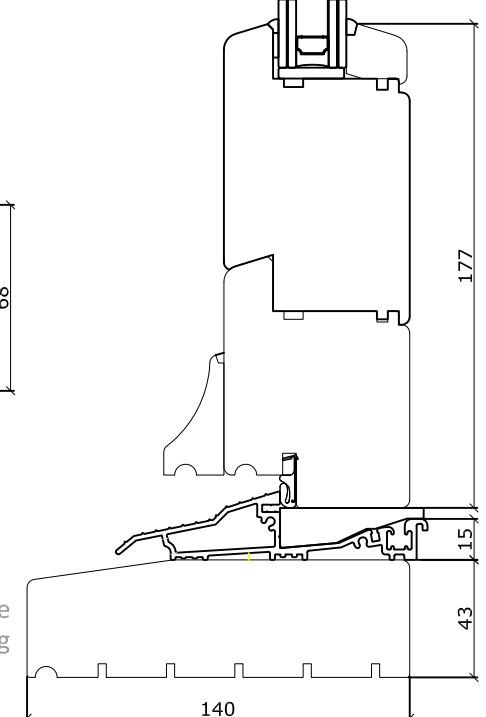

French Doors

French Door - Flush - Traditional / Contemporary

Traditional Range
Outward Opening

Contemporary Range
Inward Opening

Traditional Range
Outward Opening

Whilst every care has been taken in producing this document, Bereco Ltd cannot be held responsible for any errors. The profiles within this document are as accurate as possible and were correct at the time of printing and show typical sections for standard glazing. Please note due to our wide range of glazing options, section sizes may alter due to glass specification specified. Please refer to our resource centre for full our full range of sectional details. Due to our continued commitment to product design and development we reserve the right to change the design without prior notice.

Contemporary Range Inward Opening
Flying Mullion - Single Handle

Contemporary Range
Inward Opening