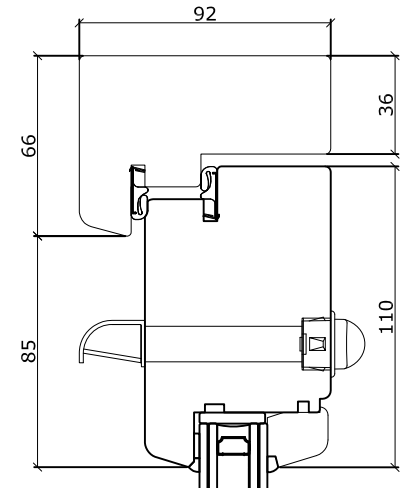

French Doors

French Door - Flush - Traditional / Contemporary

Traditional Range
Outward Opening

Contemporary Range
Inward Opening

Traditional Range
Outward Opening

Whilst every care has been taken in producing this document, Bereco Ltd cannot be held responsible for any errors. The profiles within this document are as accurate as possible and were correct at the time of printing and show typical sections for standard glazing. Please note due to our wide range of glazing options, section sizes may alter due to glass specification specified. Please refer to our resource centre for full our full range of sectional details. Due to our continued commitment to product design and development we reserve the right to change the design without prior notice.