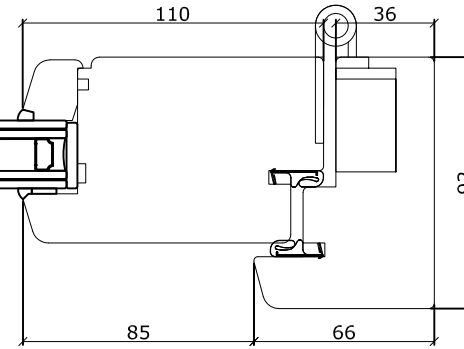

French Doors

French Door - Flush - Traditional / Contemporary

Traditional Range
Outward Opening

Contemporary Range
Inward Opening

Traditional Range
Outward Opening

Whilst every care has been taken in producing this document, Bereco Ltd cannot be held responsible for any errors. The profiles within this document are as accurate as possible and were correct at the time of printing and show typical sections for standard glazing. Please note due to our wide range of glazing options, section sizes may alter due to glass specification specified. Please refer to our resource centre for full our full range of sectional details. Due to our continued commitment to product design and development we reserve the right to change the design without prior notice.