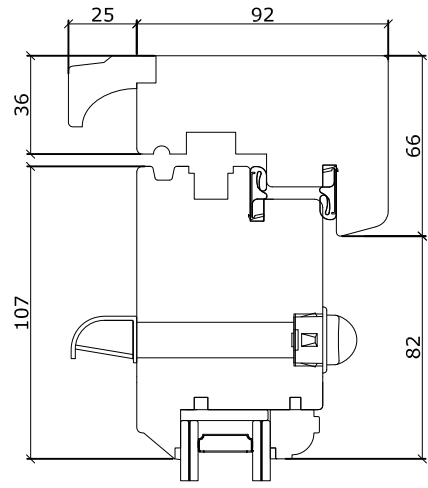

French Doors

French Door - Flush - Traditional / Contemporary

Traditional Range
Outward Opening

Contemporary Range
Inward Opening

Traditional Range
Outward Opening

Whilst every care has been taken in producing this document, Bereco Ltd cannot be held responsible for any errors. The profiles within this document are as accurate as possible and were correct at the time of printing and show typical sections for standard glazing. Please note due to our wide range of glazing options, section sizes may alter due to glass specification specified. Please refer to our resource centre for full our full range of sectional details. Due to our continued commitment to product design and development we reserve the right to change the design without prior notice.