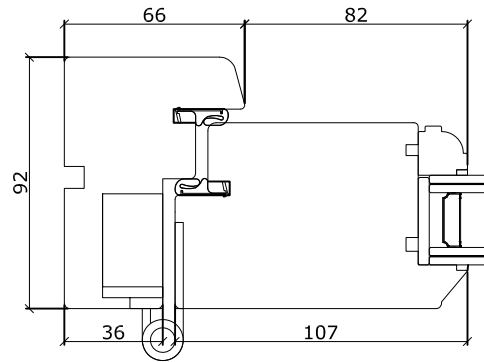

French Doors

French Door - Flush - Traditional / Contemporary

Traditional Range
Outward Opening

Contemporary Range
Inward Opening

Traditional Range
Outward Opening

Whilst every care has been taken in producing this document, Bereco Ltd cannot be held responsible for any errors. The profiles within this document are as accurate as possible and were correct at the time of printing and show typical sections for standard glazing. Please note due to our wide range of glazing options, section sizes may alter due to glass specification specified. Please refer to our resource centre for full our full range of sectional details. Due to our continued commitment to product design and development we reserve the right to change the design without prior notice.