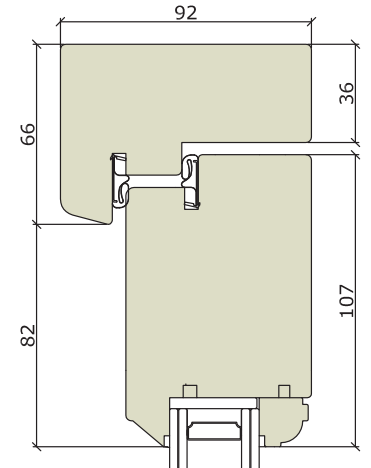

French & Entrance Doors

French/Entrance Door - Flush - Traditional

Traditional Range
Outward Opening

Traditional Range
Inward Opening

Traditional Range
Outward Opening

Whilst every care has been taken in producing this document, Bereco Ltd cannot be held responsible for any errors. The profiles within this document are as accurate as possible and were correct at the time of printing and show typical sections for standard glazing. Please note due to our wide range of glazing options, section sizes may alter due to glass specification specified. Please refer to our resource centre for full our full range of sectional details. Due to our continued commitment to product design and development we reserve the right to change the design without prior notice.

Traditional Range Inward Opening (French Door) Flying
Mullion - Double Handle

Traditional Range
Inward Opening

Creative Entrance Doors

Whilst every care has been taken in producing this document, Bereco Ltd cannot be held responsible for any errors. The profiles within this document are as accurate as possible and were correct at the time of printing and show typical sections for standard glazing. Please note due to our wide range of glazing options, section sizes may alter due to the glass specification. Please refer to our Resource Centre for our full range of sectional details. Due to our continued commitment to product design and development we reserve the right to change the design without prior notice.