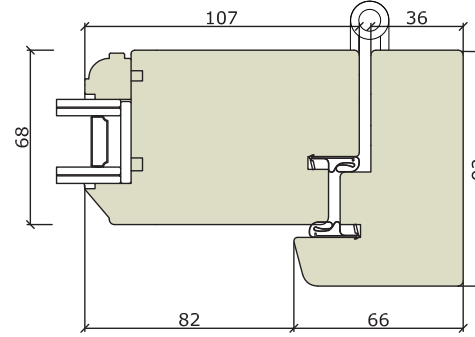

French & Entrance Doors

French/Entrance Door - Flush - Traditional

Traditional Range
Outward Opening

Traditional Range
Inward Opening

Traditional Range
Outward Opening

Whilst every care has been taken in producing this document, Bereco Ltd cannot be held responsible for any errors. The profiles within this document are as accurate as possible and were correct at the time of printing and show typical sections for standard glazing. Please note due to our wide range of glazing options, section sizes may alter due to glass specification specified. Please refer to our resource centre for full our full range of sectional details. Due to our continued commitment to product design and development we reserve the right to change the design without prior notice.

Traditional Range Inward Opening (French Door) Flying
Mullion - Double Handle

Traditional Range
Inward Opening

Creative Entrance Doors

Whilst every care has been taken in producing this document, Bereco Ltd cannot be held responsible for any errors. The profiles within this document are as accurate as possible and were correct at the time of printing and show typical sections for standard glazing. Please note due to our wide range of glazing options, section sizes may alter due to the glass specification. Please refer to our Resource Centre for our full range of sectional details. Due to our continued commitment to product design and development we reserve the right to change the design without prior notice.