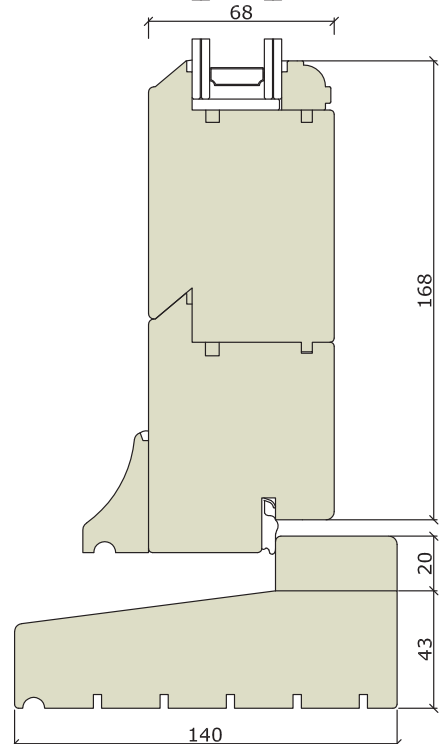

French & Entrance Doors

French/Entrance Door - Flush - Traditional

Traditional Range
Outward Opening

Traditional Range
Inward Opening

Traditional Range
Outward Opening

Whilst every care has been taken in producing this document, Bereco Ltd cannot be held responsible for any errors. The profiles within this document are as accurate as possible and were correct at the time of printing and show typical sections for standard glazing. Please note due to our wide range of glazing options, section sizes may alter due to glass specification specified. Please refer to our resource centre for full our full range of sectional details. Due to our continued commitment to product design and development we reserve the right to change the design without prior notice.

Traditional Range Inward Opening (French Door) Flying
Mullion - Double Handle

Traditional Range
Inward Opening

Creative Entrance Doors

Whilst every care has been taken in producing this document, Bereco Ltd cannot be held responsible for any errors. The profiles within this document are as accurate as possible and were correct at the time of printing and show typical sections for standard glazing. Please note due to our wide range of glazing options, section sizes may alter due to the glass specification. Please refer to our Resource Centre for our full range of sectional details. Due to our continued commitment to product design and development we reserve the right to change the design without prior notice.