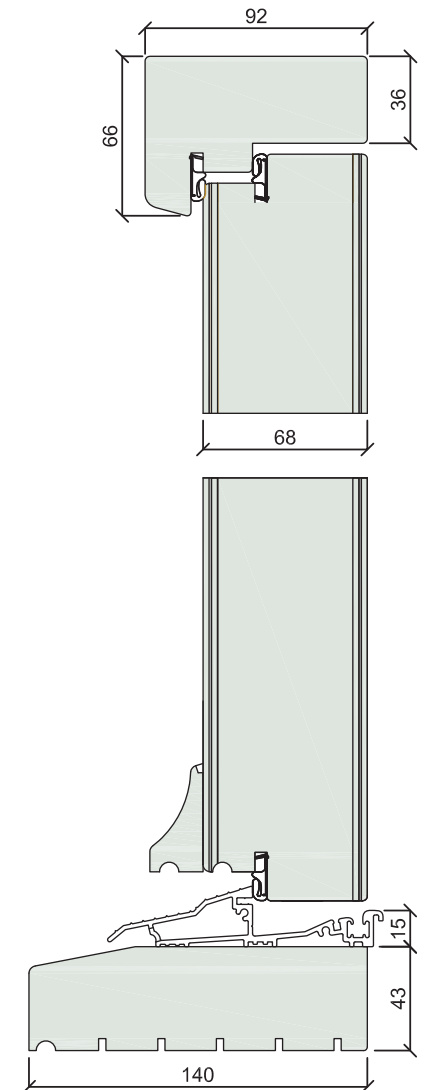

French & Entrance Doors

French/Entrance Door - Flush - Traditional

Traditional Range
Outward Opening

Traditional Range
Inward Opening

Traditional Range
Outward Opening

Whilst every care has been taken in producing this document, Bereco Ltd cannot be held responsible for any errors. The profiles within this document are as accurate as possible and were correct at the time of printing and show typical sections for standard glazing. Please note due to our wide range of glazing options, section sizes may alter due to glass specification specified. Please refer to our resource centre for full our full range of sectional details. Due to our continued commitment to product design and development we reserve the right to change the design without prior notice.

Traditional Range Inward Opening (French Door) Flying
Mullion - Double Handle

Traditional Range
Inward Opening

Creative Entrance Doors

Whilst every care has been taken in producing this document, Bereco Ltd cannot be held responsible for any errors. The profiles within this document are as accurate as possible and were correct at the time of printing and show typical sections for standard glazing. Please note due to our wide range of glazing options, section sizes may alter due to the glass specification. Please refer to our Resource Centre for our full range of sectional details. Due to our continued commitment to product design and development we reserve the right to change the design without prior notice.