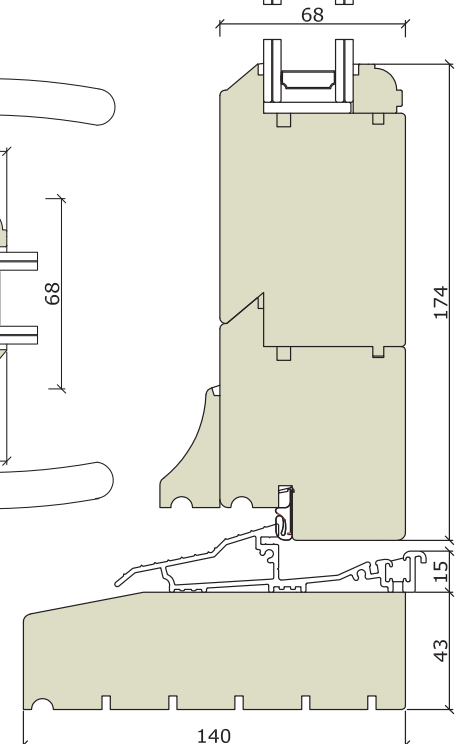

French & Entrance Doors

French/Entrance Door - Flush - Traditional

Traditional Range
Outward Opening

Traditional Range
Inward Opening

Traditional Range
Outward Opening

Whilst every care has been taken in producing this document, Bereco Ltd cannot be held responsible for any errors. The profiles within this document are as accurate as possible and were correct at the time of printing and show typical sections for standard glazing. Please note due to our wide range of glazing options, section sizes may alter due to glass specification specified. Please refer to our resource centre for full our full range of sectional details. Due to our continued commitment to product design and development we reserve the right to change the design without prior notice.

Traditional Range Inward Opening (French Door) Flying
Mullion - Double Handle

Traditional Range
Inward Opening

Creative Entrance Doors

Whilst every care has been taken in producing this document, Bereco Ltd cannot be held responsible for any errors. The profiles within this document are as accurate as possible and were correct at the time of printing and show typical sections for standard glazing. Please note due to our wide range of glazing options, section sizes may alter due to the glass specification. Please refer to our Resource Centre for our full range of sectional details. Due to our continued commitment to product design and development we reserve the right to change the design without prior notice.