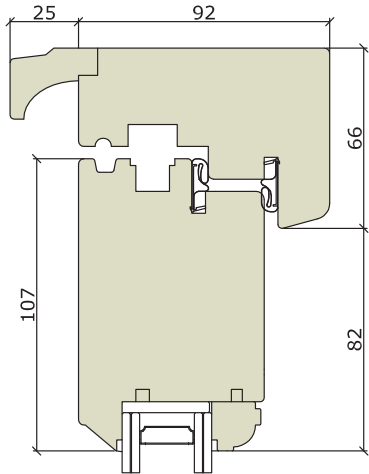

French & Entrance Doors

French/Entrance Door - Flush - Traditional

Traditional Range
Outward Opening

Traditional Range
Inward Opening

Traditional Range
Outward Opening

Whilst every care has been taken in producing this document, Bereco Ltd cannot be held responsible for any errors. The profiles within this document are as accurate as possible and were correct at the time of printing and show typical sections for standard glazing. Please note due to our wide range of glazing options, section sizes may alter due to glass specification specified. Please refer to our resource centre for full our full range of sectional details. Due to our continued commitment to product design and development we reserve the right to change the design without prior notice.

Traditional Range Inward Opening (French Door) Flying
Mullion - Double Handle

Traditional Range
Inward Opening

Creative Entrance Doors

Whilst every care has been taken in producing this document, Bereco Ltd cannot be held responsible for any errors. The profiles within this document are as accurate as possible and were correct at the time of printing and show typical sections for standard glazing. Please note due to our wide range of glazing options, section sizes may alter due to the glass specification. Please refer to our Resource Centre for our full range of sectional details. Due to our continued commitment to product design and development we reserve the right to change the design without prior notice.