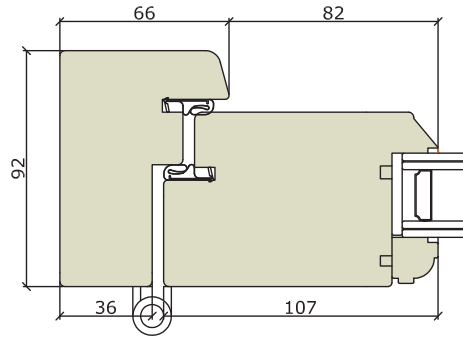

French & Entrance Doors

French/Entrance Door - Flush - Traditional

Traditional Range
Outward Opening

Traditional Range
Inward Opening

Traditional Range
Outward Opening

Whilst every care has been taken in producing this document, Bereco Ltd cannot be held responsible for any errors. The profiles within this document are as accurate as possible and were correct at the time of printing and show typical sections for standard glazing. Please note due to our wide range of glazing options, section sizes may alter due to glass specification specified. Please refer to our resource centre for full our full range of sectional details. Due to our continued commitment to product design and development we reserve the right to change the design without prior notice.

Traditional Range Inward Opening (French Door) Flying
Mullion - Double Handle

Traditional Range
Inward Opening

Creative Entrance Doors

Whilst every care has been taken in producing this document, Bereco Ltd cannot be held responsible for any errors. The profiles within this document are as accurate as possible and were correct at the time of printing and show typical sections for standard glazing. Please note due to our wide range of glazing options, section sizes may alter due to the glass specification. Please refer to our Resource Centre for our full range of sectional details. Due to our continued commitment to product design and development we reserve the right to change the design without prior notice.