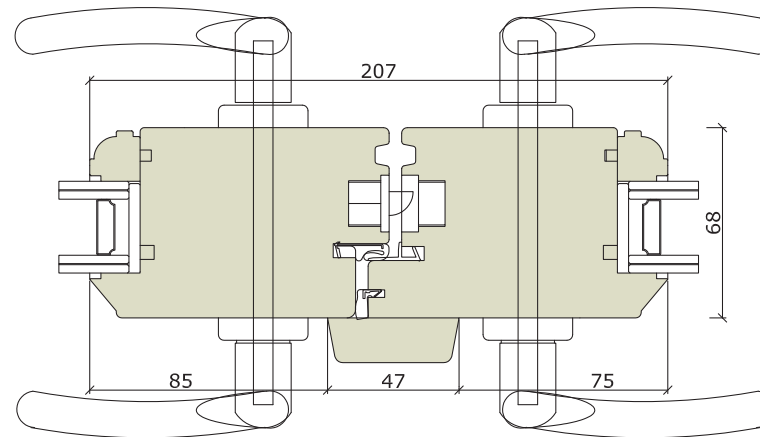

French & Entrance Doors

French/Entrance Door - Flush - Traditional

Traditional Range
Outward Opening

Traditional Range
Inward Opening

Traditional Range
Outward Opening

Whilst every care has been taken in producing this document, Bereco Ltd cannot be held responsible for any errors. The profiles within this document are as accurate as possible and were correct at the time of printing and show typical sections for standard glazing. Please note due to our wide range of glazing options, section sizes may alter due to glass specification specified. Please refer to our resource centre for full our full range of sectional details. Due to our continued commitment to product design and development we reserve the right to change the design without prior notice.

Traditional Range Inward Opening (French Door) Flying
Mullion - Double Handle

Traditional Range
Inward Opening

Creative Entrance Doors

Whilst every care has been taken in producing this document, Bereco Ltd cannot be held responsible for any errors. The profiles within this document are as accurate as possible and were correct at the time of printing and show typical sections for standard glazing. Please note due to our wide range of glazing options, section sizes may alter due to the glass specification. Please refer to our Resource Centre for our full range of sectional details. Due to our continued commitment to product design and development we reserve the right to change the design without prior notice.