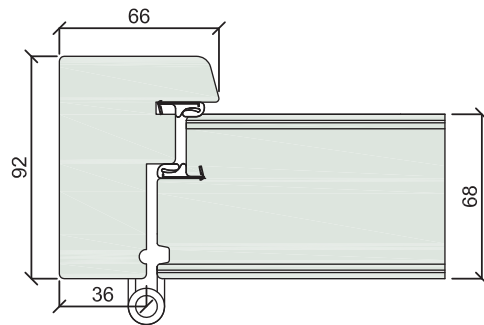

French & Entrance Doors

French/Entrance Door - Flush - Traditional

Traditional Range
Outward Opening

Traditional Range
Inward Opening

Traditional Range
Outward Opening

Whilst every care has been taken in producing this document, Bereco Ltd cannot be held responsible for any errors. The profiles within this document are as accurate as possible and were correct at the time of printing and show typical sections for standard glazing. Please note due to our wide range of glazing options, section sizes may alter due to glass specification specified. Please refer to our resource centre for full our full range of sectional details. Due to our continued commitment to product design and development we reserve the right to change the design without prior notice.

Traditional Range Inward Opening (French Door) Flying
Mullion - Double Handle

Traditional Range
Inward Opening

Creative Entrance Doors

Whilst every care has been taken in producing this document, Bereco Ltd cannot be held responsible for any errors. The profiles within this document are as accurate as possible and were correct at the time of printing and show typical sections for standard glazing. Please note due to our wide range of glazing options, section sizes may alter due to the glass specification. Please refer to our Resource Centre for our full range of sectional details. Due to our continued commitment to product design and development we reserve the right to change the design without prior notice.