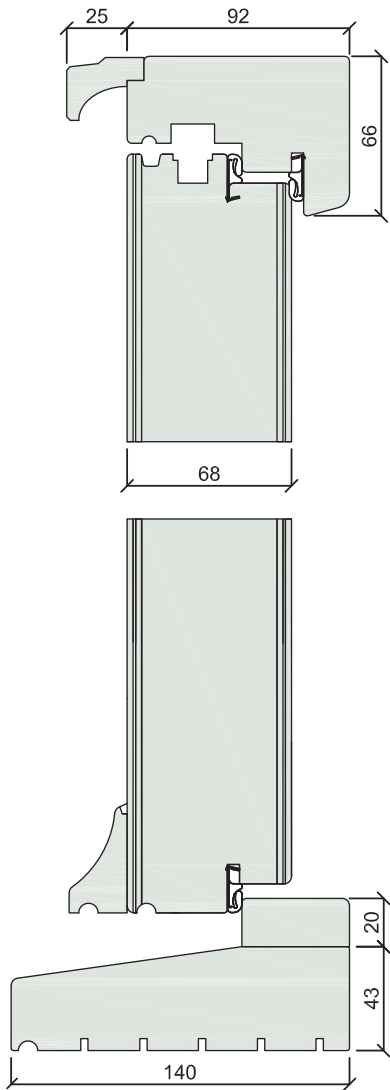

French & Entrance Doors

French/Entrance Door - Flush - Traditional

Traditional Range
Outward Opening

Traditional Range
Inward Opening

Traditional Range
Outward Opening

Whilst every care has been taken in producing this document, Bereco Ltd cannot be held responsible for any errors. The profiles within this document are as accurate as possible and were correct at the time of printing and show typical sections for standard glazing. Please note due to our wide range of glazing options, section sizes may alter due to glass specification specified. Please refer to our resource centre for full our full range of sectional details. Due to our continued commitment to product design and development we reserve the right to change the design without prior notice.

Traditional Range Inward Opening (French Door) Flying
Mullion - Double Handle

Traditional Range
Inward Opening

Creative Entrance Doors

Whilst every care has been taken in producing this document, Bereco Ltd cannot be held responsible for any errors. The profiles within this document are as accurate as possible and were correct at the time of printing and show typical sections for standard glazing. Please note due to our wide range of glazing options, section sizes may alter due to the glass specification. Please refer to our Resource Centre for our full range of sectional details. Due to our continued commitment to product design and development we reserve the right to change the design without prior notice.