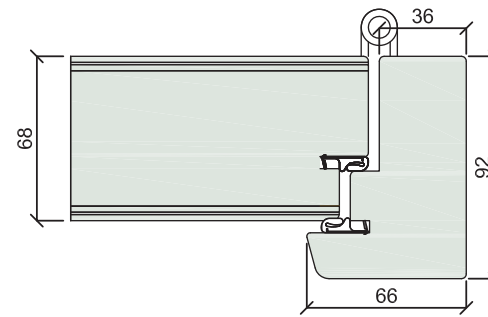

French & Entrance Doors

French/Entrance Door - Flush - Traditional

Traditional Range
Outward Opening

Traditional Range
Inward Opening

Traditional Range
Outward Opening

Whilst every care has been taken in producing this document, Bereco Ltd cannot be held responsible for any errors. The profiles within this document are as accurate as possible and were correct at the time of printing and show typical sections for standard glazing. Please note due to our wide range of glazing options, section sizes may alter due to glass specification specified. Please refer to our resource centre for full our full range of sectional details. Due to our continued commitment to product design and development we reserve the right to change the design without prior notice.

Traditional Range Inward Opening (French Door) Flying
Mullion - Double Handle

Traditional Range
Inward Opening

Creative Entrance Doors

Whilst every care has been taken in producing this document, Bereco Ltd cannot be held responsible for any errors. The profiles within this document are as accurate as possible and were correct at the time of printing and show typical sections for standard glazing. Please note due to our wide range of glazing options, section sizes may alter due to the glass specification. Please refer to our Resource Centre for our full range of sectional details. Due to our continued commitment to product design and development we reserve the right to change the design without prior notice.