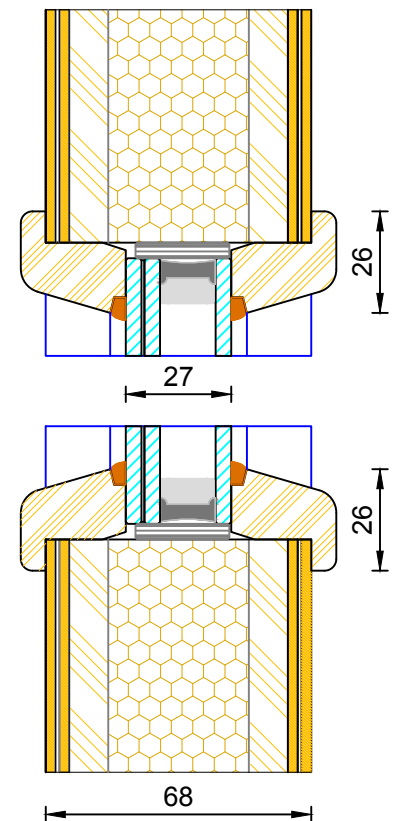

### Section D-D

### Section A-A

### Section C-C

Typical sections showing acoustic glass -  
8.8Aku/14ar/4ESGT (39 dB)

For full sectional details please refer to our standard  
double glazed sections