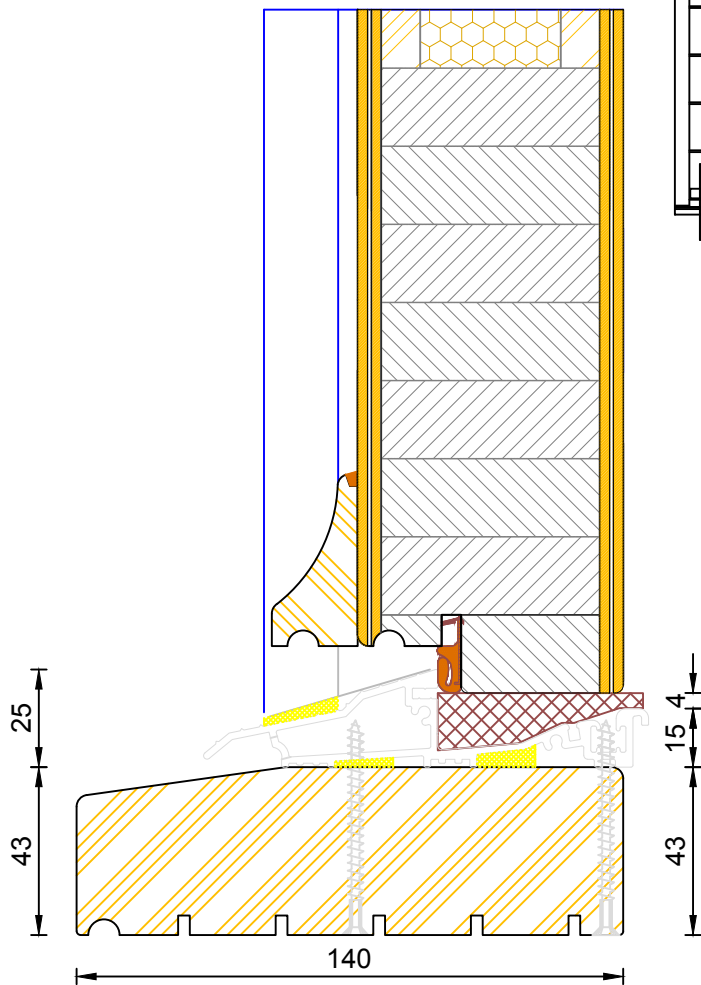

### Section D-D

### Section A-A

### Section C-C

Typical sections showing acoustic glass -  
8.8Aku/14ar/4ESGT (39 dB)

For full sectional details please refer to our standard  
double glazed sections