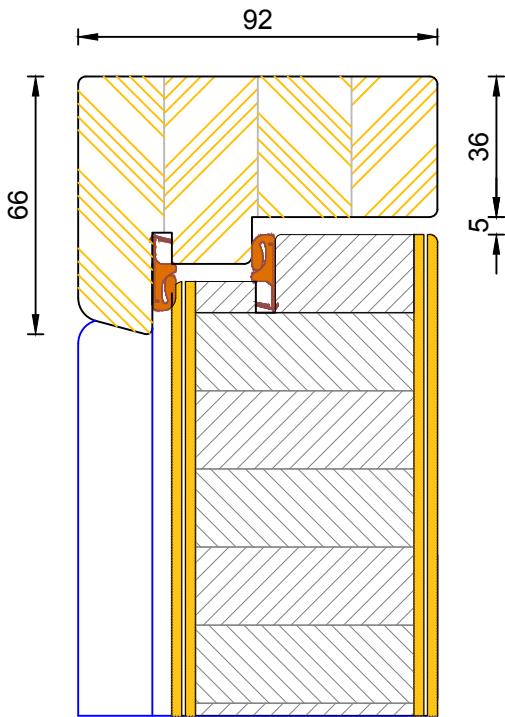

### Section A-A

### Section C-C

Typical sections showing acoustic glass -  
8.8Aku/14ar/4ESGT (39 dB)

For full sectional details please refer to our standard  
double glazed sections