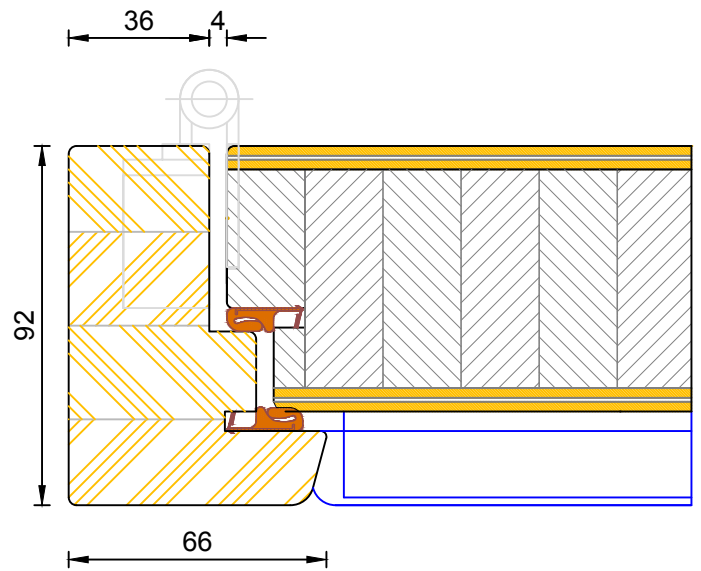

### Section D-D

### Section A-A

### Section C-C

Typical sections showing acoustic glass -  
8.8Aku/14ar/4ESGT (39 dB)

For full sectional details please refer to our standard  
double glazed sections