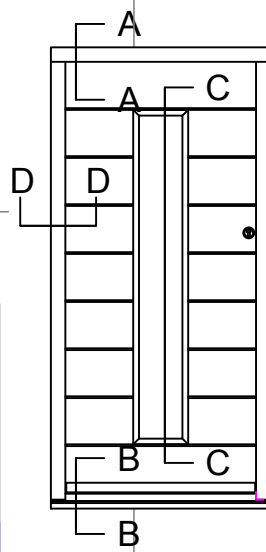

### Section D-D

### Section A-A

### Section B-B

### Section C-C

Typical sections showing acoustic glass -  
8.8Aku/14ar/4ESGT (39 dB)

For full sectional details please refer to our standard  
double glazed sections