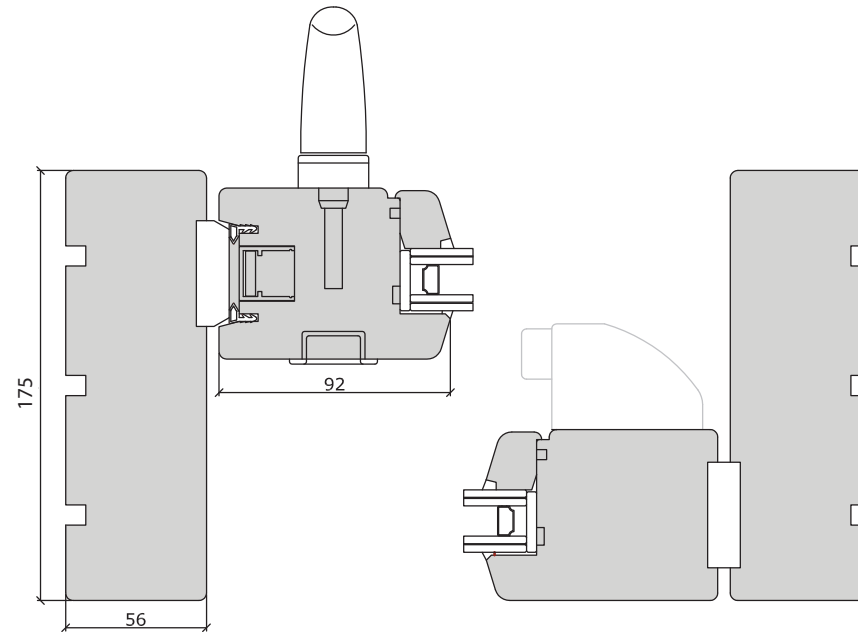

# Sliding Patio Door

## Sliding Patio Door - Contemporary

\*Also available in Traditional Range

Whilst every care has been taken in producing this document, Bereco Ltd cannot be held responsible for any errors. The profiles within this document are as accurate as possible and were correct at the time of printing and show typical sections for standard glazing. Please note due to our wide range of glazing options, section sizes may alter due to glass specification specified. Please refer to our resource centre for full our full range of sectional details. Due to our continued commitment to product design and development we reserve the right to change the design without prior notice.