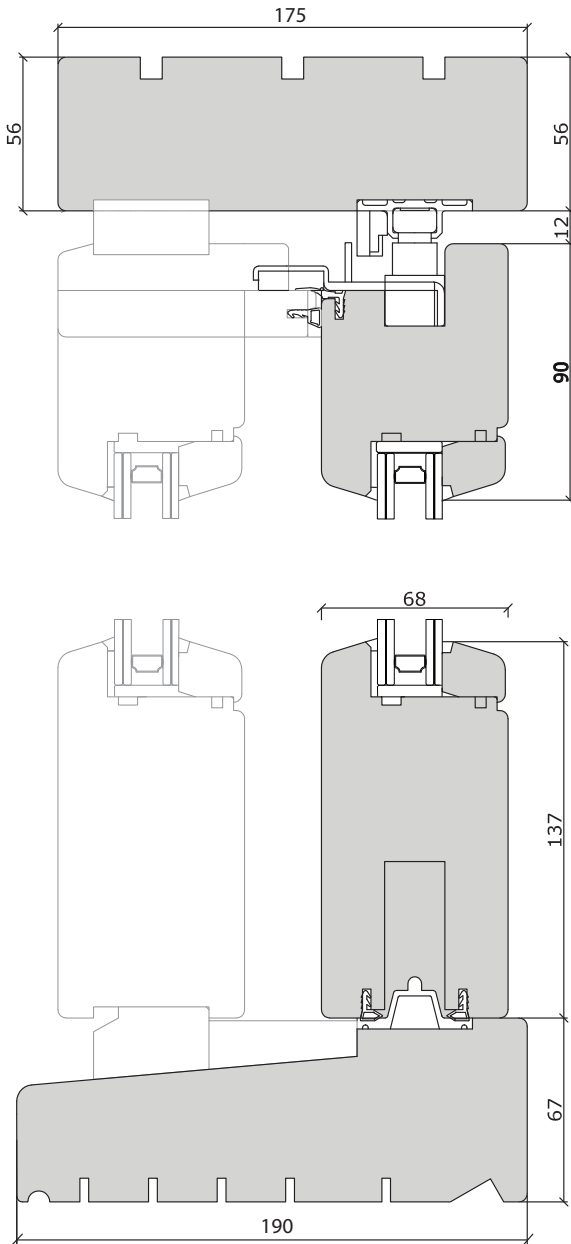

# Sliding Patio Door

## Sliding Patio Door - Contemporary

\*Also available in Traditional Range

Whilst every care has been taken in producing this document, Bereco Ltd cannot be held responsible for any errors. The profiles within this document are as accurate as possible and were correct at the time of printing and show typical sections for standard glazing. Please note due to our wide range of glazing options, section sizes may alter due to glass specification specified. Please refer to our resource centre for full our full range of sectional details. Due to our continued commitment to product design and development we reserve the right to change the design without prior notice.