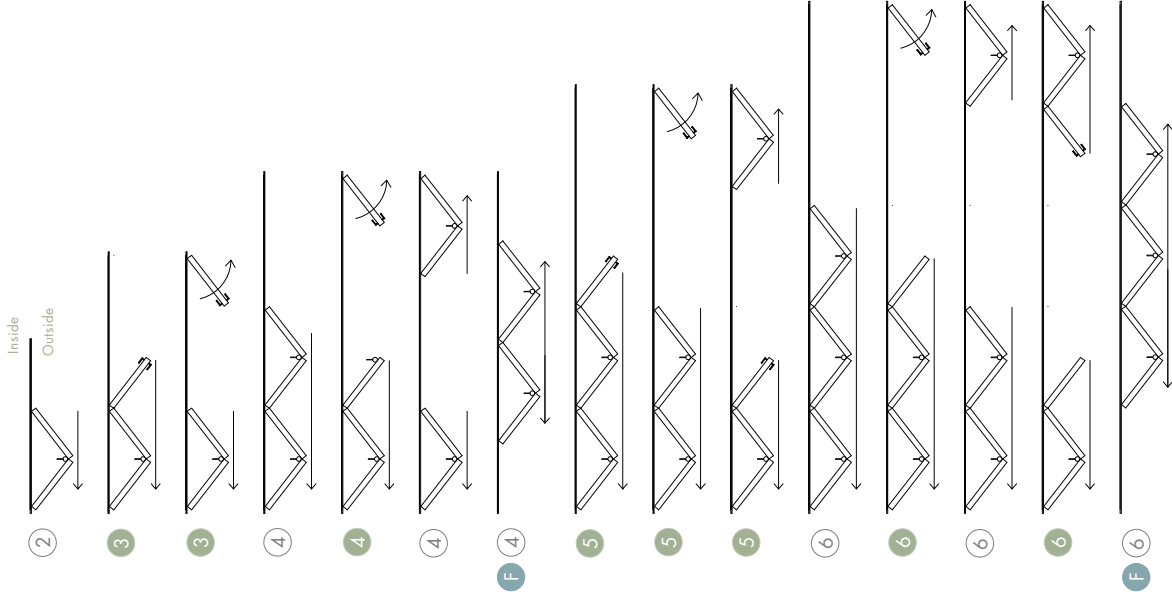

Embrace open plan living
by bringing the outdoors in

The beauty of the Folding Door is the creation of a seamless transition between inside and out bringing us closer to nature whilst making the most of natural light.

At Bereco we offer Folding Doors from 2 leaves up to 10 in a variety of configurations.

- Internal Grip Handle Only
- Internal Grip Handle + External Handle
- ⓕ Floating System

*Larger models available on request

p.21