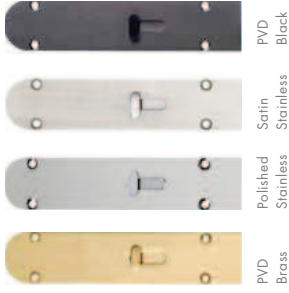

contemporaryrange **TraditionalRange**
Folding Sliding Door

Exterior Folding Sliding Doors are without doubt the new vogue in indoor/outdoor living today. Perfect for connecting or partitioning an outdoor area, folding doors open and close effortlessly and stack unobtrusively to create wide open vistas.

Designs utilise the innovative Brio Top Roller Track System for smooth operation, ease of cleaning with locking technology to ensure panels remain set. Doors can be supplied outward opening from either the left, right or both sides. A unique Floating Door System is available on 4, 6 and 8 leaf units allowing door leaves to stack to the left, right or float in the centre. We offer the single largest folding screen on the market ideal for opening a whole facade in swimming pools and outdoor entertaining areas. Folding Doors are available with Contemporary or Traditional profiling to ensure consistent aesthetics throughout the property.

Suggested Specification:

- Paint Finish: RAL 9016 Traffic White • Ironmongery: Satin Chrome • Bar Pattern: None • Unit Spacer: Silver • Why not try: A Floating Door Model

Brio®
where ideas unfold

Folding Door Flush Bolts and matching handles are available in a choice of four premium finishes: