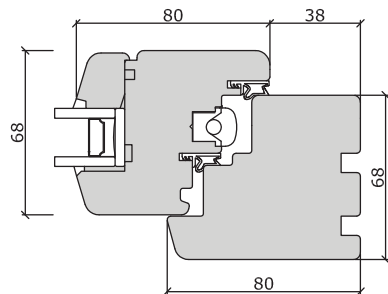

Tilt & Turn Windows

Tilt & Turn - Contemporary

Concealed Trickle Vent

Cill Extension
(Various sizes available)

Concealed Hinge

Whilst every care has been taken in producing this document, Bereco Ltd cannot be held responsible for any errors. The profiles within this document are as accurate as possible and were correct at the time of printing and show typical sections for standard glazing. Please note due to our wide range of glazing options, section sizes may alter due to glass specification specified. Please refer to our resource centre for full our full range of sectional details. Due to our continued commitment to product design and development we reserve the right to change the design without prior notice.