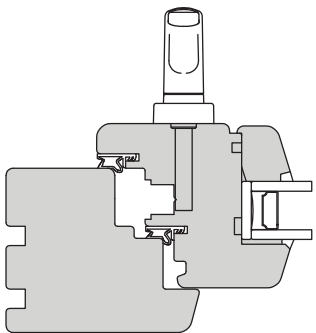

Tilt & Turn Windows

Tilt & Turn - Contemporary

Concealed Trickle Vent

Cill Extension
(Various sizes available)

Concealed Hinge

Whilst every care has been taken in producing this document, Bereco Ltd cannot be held responsible for any errors. The profiles within this document are as accurate as possible and were correct at the time of printing and show typical sections for standard glazing. Please note due to our wide range of glazing options, section sizes may alter due to glass specification specified. Please refer to our resource centre for full our full range of sectional details. Due to our continued commitment to product design and development we reserve the right to change the design without prior notice.