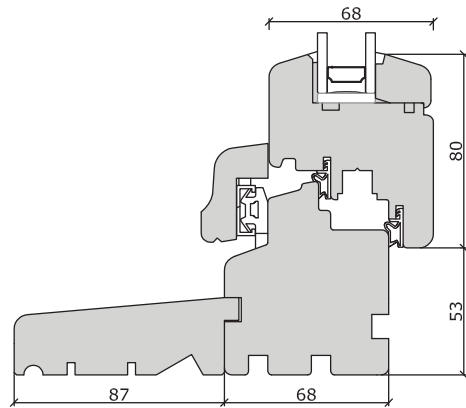

Tilt & Turn Windows

Tilt & Turn - Contemporary

Concealed Trickle Vent

Cill Extension
(Various sizes available)

Concealed Hinge

Whilst every care has been taken in producing this document, Bereco Ltd cannot be held responsible for any errors. The profiles within this document are as accurate as possible and were correct at the time of printing and show typical sections for standard glazing. Please note due to our wide range of glazing options, section sizes may alter due to glass specification specified. Please refer to our resource centre for full our full range of sectional details. Due to our continued commitment to product design and development we reserve the right to change the design without prior notice.