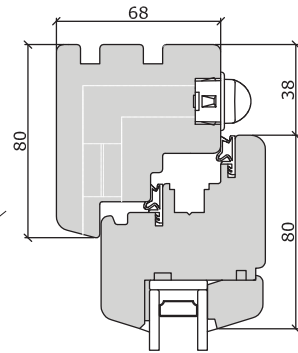

Tilt & Turn Windows

Tilt & Turn - Contemporary

Concealed Trickle Vent

Cill Extension
(Various sizes available)

Concealed Hinge

Whilst every care has been taken in producing this document, Bereco Ltd cannot be held responsible for any errors. The profiles within this document are as accurate as possible and were correct at the time of printing and show typical sections for standard glazing. Please note due to our wide range of glazing options, section sizes may alter due to glass specification specified. Please refer to our resource centre for full our full range of sectional details. Due to our continued commitment to product design and development we reserve the right to change the design without prior notice.