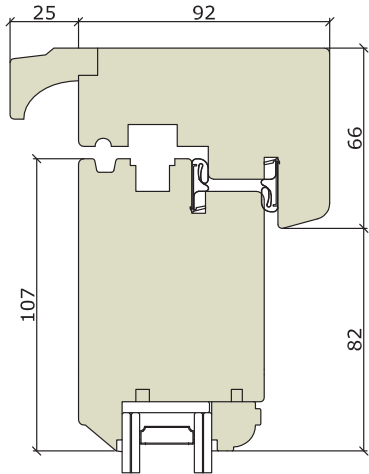

French & Entrance Doors

French/Entrance Door - Flush - Traditional

Traditional Range
Outward Opening

Traditional Range
Inward Opening

Traditional Range
Outward Opening

Whilst every care has been taken in producing this document, Bereco Ltd cannot be held responsible for any errors. The profiles within this document are as accurate as possible and were correct at the time of printing and show typical sections for standard glazing. Please note due to our wide range of glazing options, section sizes may alter due to glass specification specified. Please refer to our resource centre for full our full range of sectional details. Due to our continued commitment to product design and development we reserve the right to change the design without prior notice.

Traditional Range Inward Opening (French Door) Flying
Mullion - Double Handle

Traditional Range
Inward Opening