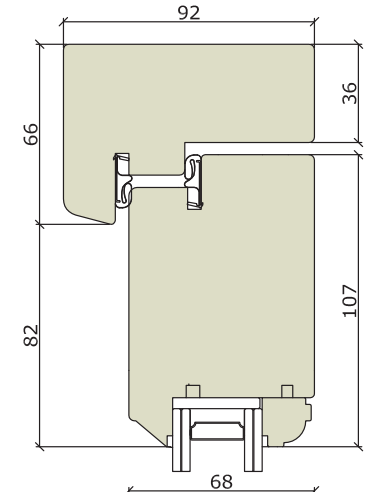

French & Entrance Doors

French/Entrance Door - Flush - Traditional

Traditional Range
Outward Opening

Traditional Range
Inward Opening

Traditional Range
Outward Opening

Whilst every care has been taken in producing this document, Bereco Ltd cannot be held responsible for any errors. The profiles within this document are as accurate as possible and were correct at the time of printing and show typical sections for standard glazing. Please note due to our wide range of glazing options, section sizes may alter due to glass specification specified. Please refer to our resource centre for full our full range of sectional details. Due to our continued commitment to product design and development we reserve the right to change the design without prior notice.

Traditional Range Inward Opening (French Door) Flying
Mullion - Double Handle

Traditional Range
Inward Opening