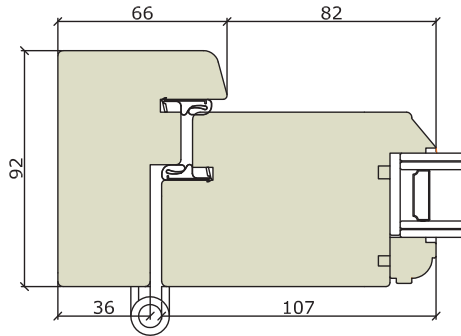

French & Entrance Doors

French/Entrance Door - Flush - Traditional

Traditional Range
Outward Opening

Traditional Range
Inward Opening

Traditional Range
Outward Opening

Whilst every care has been taken in producing this document, Bereco Ltd cannot be held responsible for any errors. The profiles within this document are as accurate as possible and were correct at the time of printing and show typical sections for standard glazing. Please note due to our wide range of glazing options, section sizes may alter due to glass specification specified. Please refer to our resource centre for full our full range of sectional details. Due to our continued commitment to product design and development we reserve the right to change the design without prior notice.

Traditional Range Inward Opening (French Door) Flying
Mullion - Double Handle

Traditional Range
Inward Opening