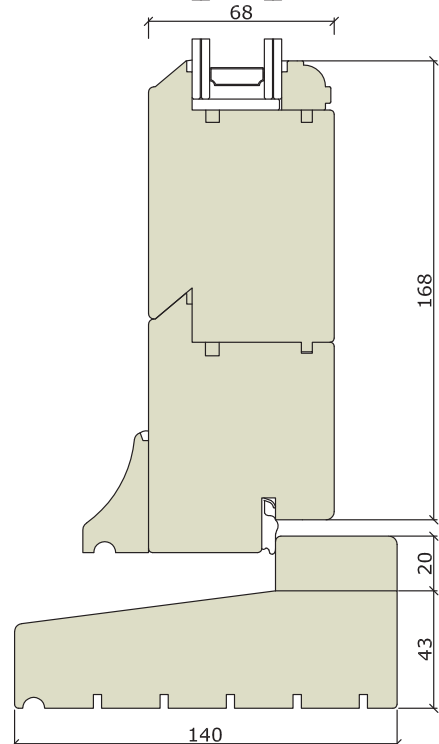

French & Entrance Doors

French/Entrance Door - Flush - Traditional

Traditional Range
Outward Opening

Traditional Range
Inward Opening

Traditional Range
Outward Opening

Whilst every care has been taken in producing this document, Bereco Ltd cannot be held responsible for any errors. The profiles within this document are as accurate as possible and were correct at the time of printing and show typical sections for standard glazing. Please note due to our wide range of glazing options, section sizes may alter due to glass specification specified. Please refer to our resource centre for full our full range of sectional details. Due to our continued commitment to product design and development we reserve the right to change the design without prior notice.

Traditional Range Inward Opening (French Door) Flying
Mullion - Double Handle

Traditional Range
Inward Opening