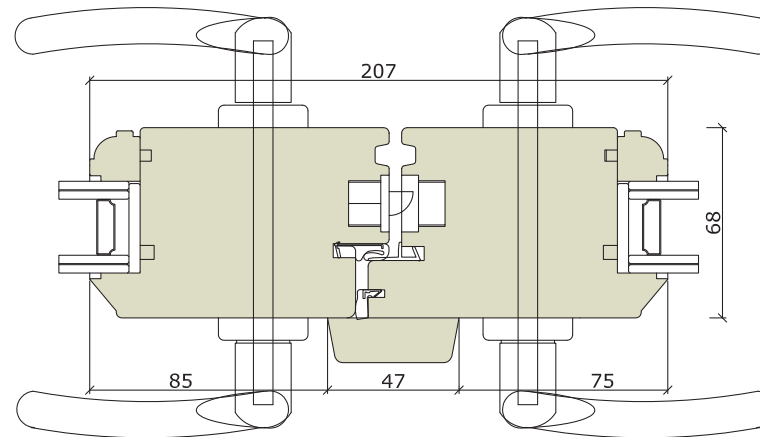

French & Entrance Doors

French/Entrance Door - Flush - Traditional

Traditional Range
Outward Opening

Traditional Range
Inward Opening

Traditional Range
Outward Opening

Whilst every care has been taken in producing this document, Bereco Ltd cannot be held responsible for any errors. The profiles within this document are as accurate as possible and were correct at the time of printing and show typical sections for standard glazing. Please note due to our wide range of glazing options, section sizes may alter due to glass specification specified. Please refer to our resource centre for full our full range of sectional details. Due to our continued commitment to product design and development we reserve the right to change the design without prior notice.

Traditional Range Inward Opening (French Door) Flying
Mullion - Double Handle

Traditional Range
Inward Opening