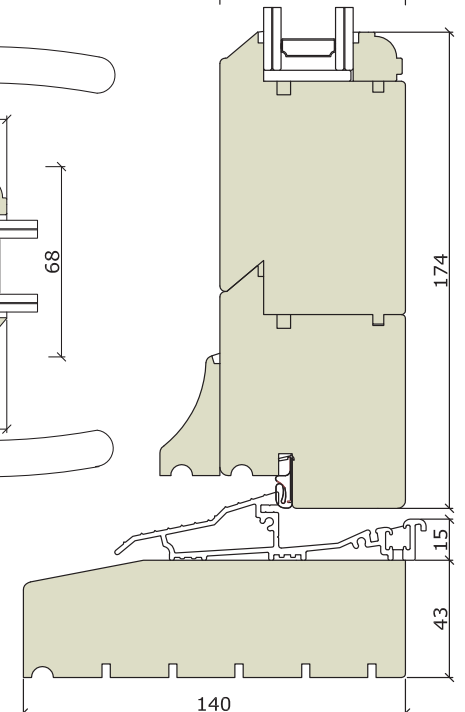

French & Entrance Doors

French/Entrance Door - Flush - Traditional

Traditional Range
Outward Opening

Traditional Range
Inward Opening

Traditional Range
Outward Opening

Whilst every care has been taken in producing this document, Bereco Ltd cannot be held responsible for any errors. The profiles within this document are as accurate as possible and were correct at the time of printing and show typical sections for standard glazing. Please note due to our wide range of glazing options, section sizes may alter due to glass specification specified. Please refer to our resource centre for full our full range of sectional details. Due to our continued commitment to product design and development we reserve the right to change the design without prior notice.

Traditional Range Inward Opening (French Door) Flying
Mullion - Double Handle

Traditional Range
Inward Opening