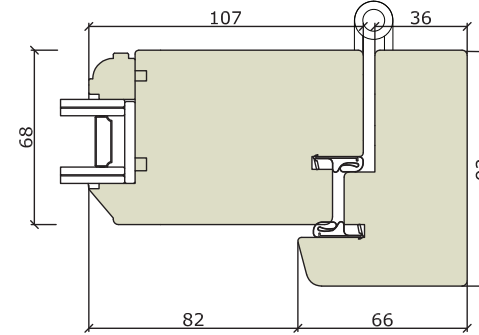

French & Entrance Doors

French/Entrance Door - Flush - Traditional

Traditional Range
Outward Opening

Traditional Range
Inward Opening

Traditional Range
Outward Opening

Whilst every care has been taken in producing this document, Bereco Ltd cannot be held responsible for any errors. The profiles within this document are as accurate as possible and were correct at the time of printing and show typical sections for standard glazing. Please note due to our wide range of glazing options, section sizes may alter due to glass specification specified. Please refer to our resource centre for full our full range of sectional details. Due to our continued commitment to product design and development we reserve the right to change the design without prior notice.

Traditional Range Inward Opening (French Door) Flying
Mullion - Double Handle

Traditional Range
Inward Opening