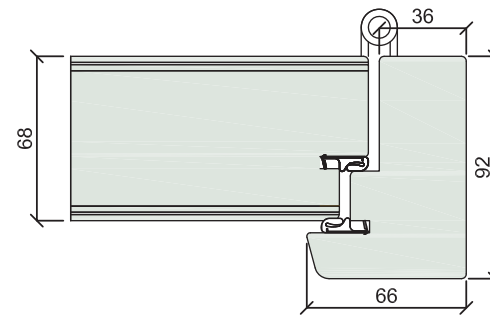

Creative Entrance Doors

Whilst every care has been taken in producing this document, Bereco Ltd cannot be held responsible for any errors. The profiles within this document are as accurate as possible and were correct at the time of printing and show typical sections for standard glazing. Please note due to our wide range of glazing options, section sizes may alter due to the glass specification. Please refer to our Resource Centre for our full range of sectional details. Due to our continued commitment to product design and development we reserve the right to change the design without prior notice.