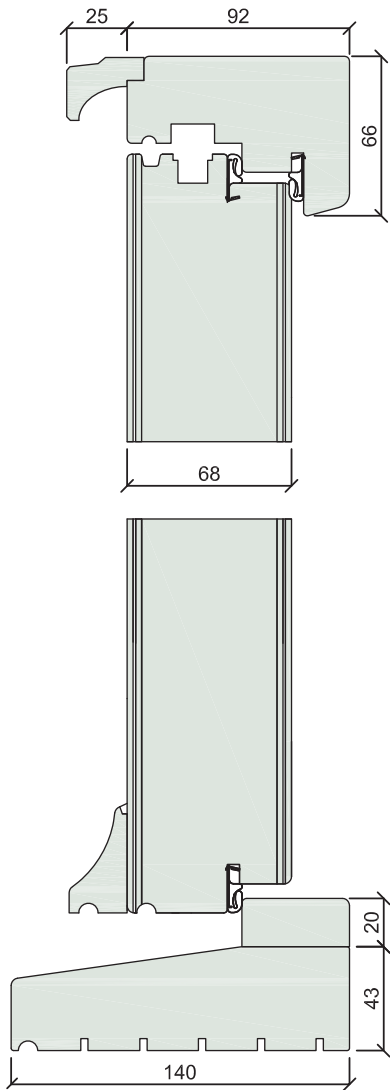

Creative Entrance Doors

Whilst every care has been taken in producing this document, Bereco Ltd cannot be held responsible for any errors. The profiles within this document are as accurate as possible and were correct at the time of printing and show typical sections for standard glazing. Please note due to our wide range of glazing options, section sizes may alter due to the glass specification. Please refer to our Resource Centre for our full range of sectional details. Due to our continued commitment to product design and development we reserve the right to change the design without prior notice.