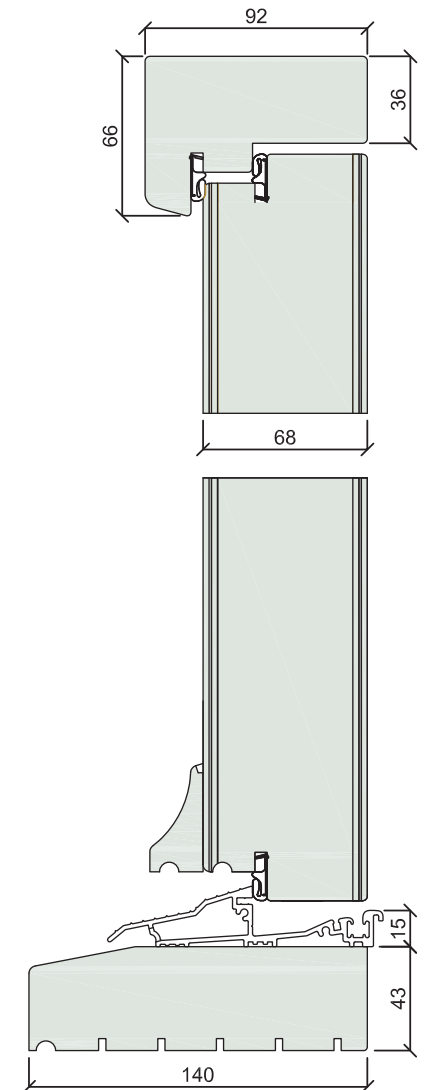

Creative Entrance Doors

Whilst every care has been taken in producing this document, Bereco Ltd cannot be held responsible for any errors. The profiles within this document are as accurate as possible and were correct at the time of printing and show typical sections for standard glazing. Please note due to our wide range of glazing options, section sizes may alter due to the glass specification. Please refer to our Resource Centre for our full range of sectional details. Due to our continued commitment to product design and development we reserve the right to change the design without prior notice.