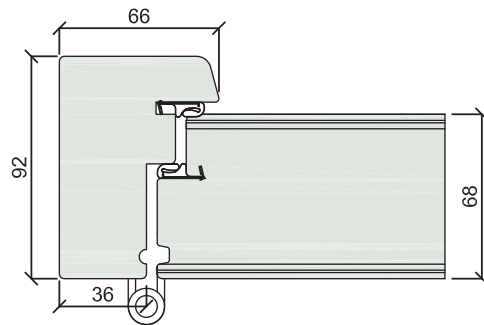

Creative Entrance Doors

Whilst every care has been taken in producing this document, Bereco Ltd cannot be held responsible for any errors. The profiles within this document are as accurate as possible and were correct at the time of printing and show typical sections for standard glazing. Please note due to our wide range of glazing options, section sizes may alter due to the glass specification. Please refer to our Resource Centre for our full range of sectional details. Due to our continued commitment to product design and development we reserve the right to change the design without prior notice.