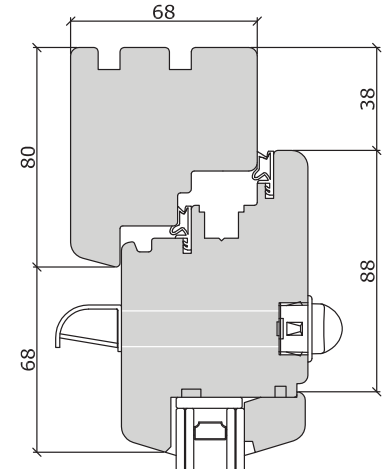

French Doors

French Door - Lipped - Traditional / Contemporary

Traditional Range
Outward Opening

Contemporary Range
Inward Opening

Whilst every care has been taken in producing this document, Bereco Ltd cannot be held responsible for any errors. The profiles within this document are as accurate as possible and were correct at the time of printing and show typical sections for standard glazing. Please note due to our wide range of glazing options, section sizes may alter due to glass specification specified. Please refer to our resource centre for full our full range of sectional details. Due to our continued commitment to product design and development we reserve the right to change the design without prior notice.