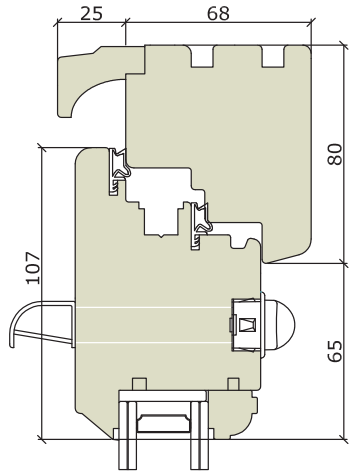

French Doors

French Door - Lipped - Traditional / Contemporary

Traditional Range
Outward Opening

Contemporary Range
Inward Opening

Whilst every care has been taken in producing this document, Bereco Ltd cannot be held responsible for any errors. The profiles within this document are as accurate as possible and were correct at the time of printing and show typical sections for standard glazing. Please note due to our wide range of glazing options, section sizes may alter due to glass specification specified. Please refer to our resource centre for full our full range of sectional details. Due to our continued commitment to product design and development we reserve the right to change the design without prior notice.