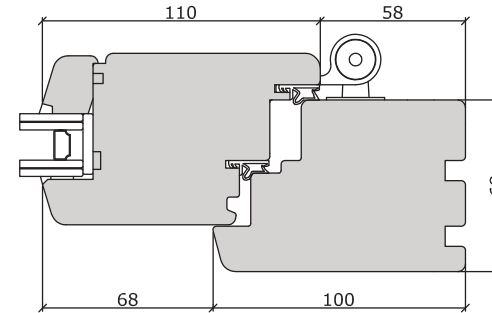

French Doors

French Door - Lipped - Traditional / Contemporary

Traditional Range
Outward Opening

Contemporary Range
Inward Opening

Whilst every care has been taken in producing this document, Bereco Ltd cannot be held responsible for any errors. The profiles within this document are as accurate as possible and were correct at the time of printing and show typical sections for standard glazing. Please note due to our wide range of glazing options, section sizes may alter due to glass specification specified. Please refer to our resource centre for full our full range of sectional details. Due to our continued commitment to product design and development we reserve the right to change the design without prior notice.