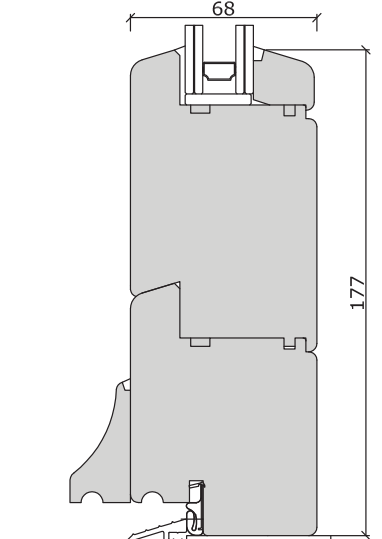

Traditional Range
Outward Opening