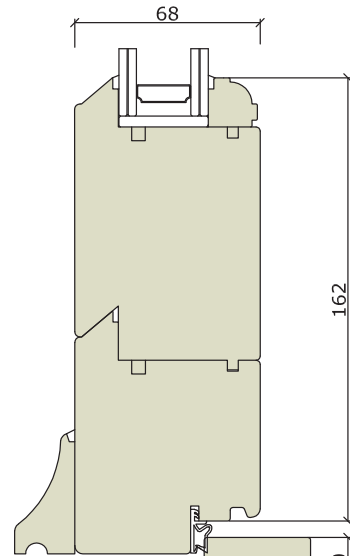

French Doors

French Door - Lipped - Traditional / Contemporary

Traditional Range
Outward Opening

Contemporary Range
Inward Opening

Whilst every care has been taken in producing this document, Bereco Ltd cannot be held responsible for any errors. The profiles within this document are as accurate as possible and were correct at the time of printing and show typical sections for standard glazing. Please note due to our wide range of glazing options, section sizes may alter due to glass specification specified. Please refer to our resource centre for full our full range of sectional details. Due to our continued commitment to product design and development we reserve the right to change the design without prior notice.