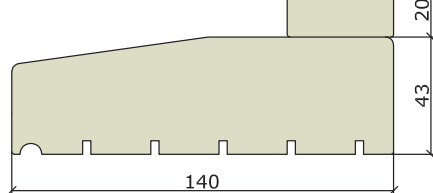

Traditional Range
Outward Opening