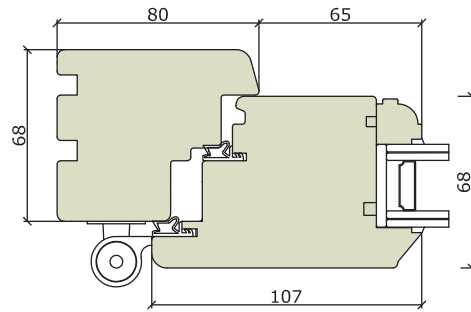

French Doors

French Door - Lipped - Traditional / Contemporary

Traditional Range
Outward Opening

Contemporary Range
Inward Opening

Whilst every care has been taken in producing this document, Bereco Ltd cannot be held responsible for any errors. The profiles within this document are as accurate as possible and were correct at the time of printing and show typical sections for standard glazing. Please note due to our wide range of glazing options, section sizes may alter due to glass specification specified. Please refer to our resource centre for full our full range of sectional details. Due to our continued commitment to product design and development we reserve the right to change the design without prior notice.