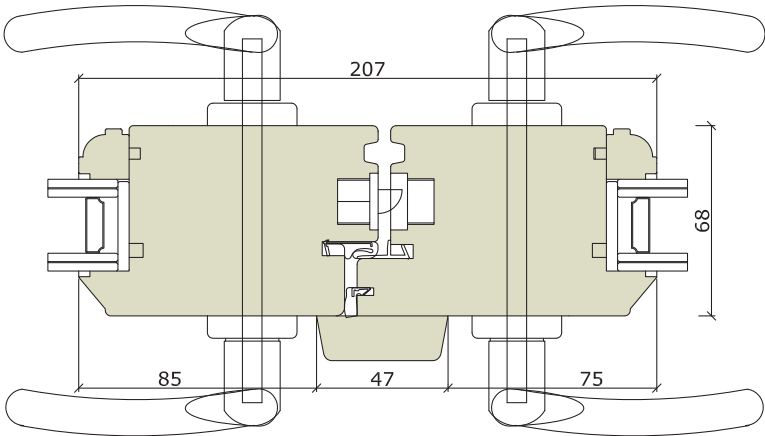

French & Entrance Doors

French/Entrance Door - Flush - Traditional

Traditional Range
Outward Opening

Traditional Range
Inward Opening

Traditional Range
Outward Opening

Whilst every care has been taken in producing this document, Bereco Ltd cannot be held responsible for any errors. The profiles within this document are as accurate as possible and were correct at the time of printing and show typical sections for standard glazing. Please note due to our wide range of glazing options, section sizes may alter due to glass specification specified. Please refer to our resource centre for full our full range of sectional details. Due to our continued commitment to product design and development we reserve the right to change the design without prior notice.

Traditional Range Inward Opening (French Door) Flying
Mullion - Double Handle

Traditional Range
Inward Opening