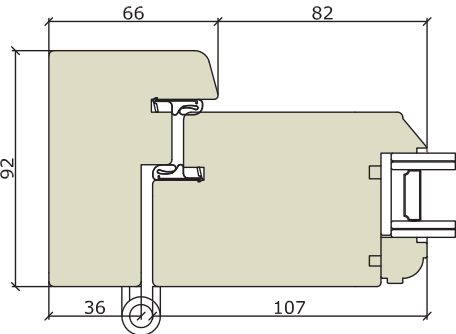

French & Entrance Doors

French/Entrance Door - Flush - Traditional

Traditional Range
Outward Opening

Traditional Range
Inward Opening

Traditional Range
Outward Opening

Whilst every care has been taken in producing this document, Bereco Ltd cannot be held responsible for any errors. The profiles within this document are as accurate as possible and were correct at the time of printing and show typical sections for standard glazing. Please note due to our wide range of glazing options, section sizes may alter due to glass specification specified. Please refer to our resource centre for full our full range of sectional details. Due to our continued commitment to product design and development we reserve the right to change the design without prior notice.

Traditional Range Inward Opening (French Door) Flying
Mullion - Double Handle

Traditional Range
Inward Opening