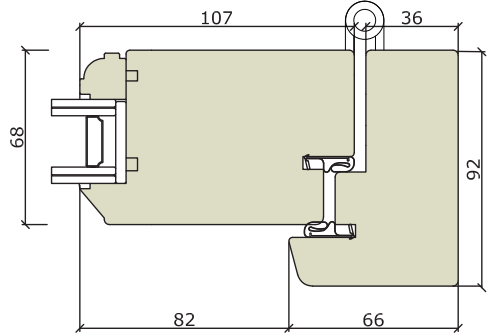

French & Entrance Doors

French/Entrance Door - Flush - Traditional

Traditional Range
Outward Opening

Traditional Range
Inward Opening

Traditional Range
Outward Opening

Whilst every care has been taken in producing this document, Bereco Ltd cannot be held responsible for any errors. The profiles within this document are as accurate as possible and were correct at the time of printing and show typical sections for standard glazing. Please note due to our wide range of glazing options, section sizes may alter due to glass specification specified. Please refer to our resource centre for full our full range of sectional details. Due to our continued commitment to product design and development we reserve the right to change the design without prior notice.

Traditional Range Inward Opening (French Door) Flying
Mullion - Double Handle

Traditional Range
Inward Opening