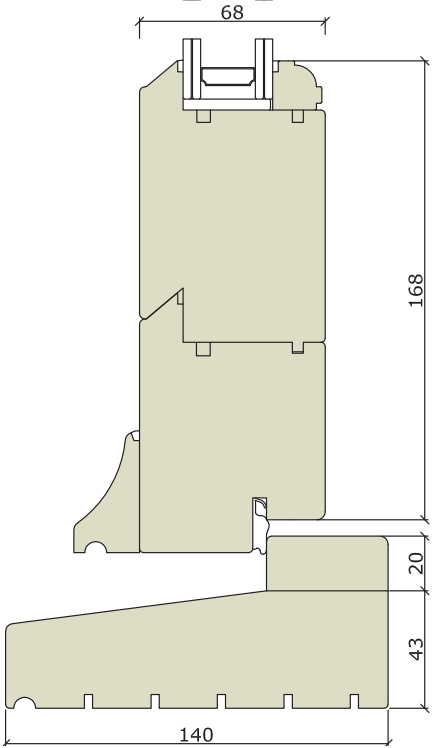

French & Entrance Doors

French/Entrance Door - Flush - Traditional

Traditional Range
Outward Opening

Traditional Range
Inward Opening

Traditional Range
Outward Opening

Whilst every care has been taken in producing this document, Bereco Ltd cannot be held responsible for any errors. The profiles within this document are as accurate as possible and were correct at the time of printing and show typical sections for standard glazing. Please note due to our wide range of glazing options, section sizes may alter due to glass specification specified. Please refer to our resource centre for full our full range of sectional details. Due to our continued commitment to product design and development we reserve the right to change the design without prior notice.

Traditional Range Inward Opening (French Door) Flying
Mullion - Double Handle

Traditional Range
Inward Opening