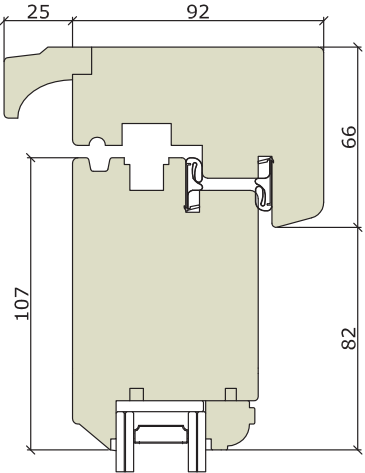

French & Entrance Doors

French/Entrance Door - Flush - Traditional

Traditional Range
Outward Opening

Traditional Range
Inward Opening

Traditional Range
Outward Opening

Whilst every care has been taken in producing this document, Bereco Ltd cannot be held responsible for any errors. The profiles within this document are as accurate as possible and were correct at the time of printing and show typical sections for standard glazing. Please note due to our wide range of glazing options, section sizes may alter due to glass specification specified. Please refer to our resource centre for full our full range of sectional details. Due to our continued commitment to product design and development we reserve the right to change the design without prior notice.

Traditional Range Inward Opening (French Door) Flying
Mullion - Double Handle

Traditional Range
Inward Opening