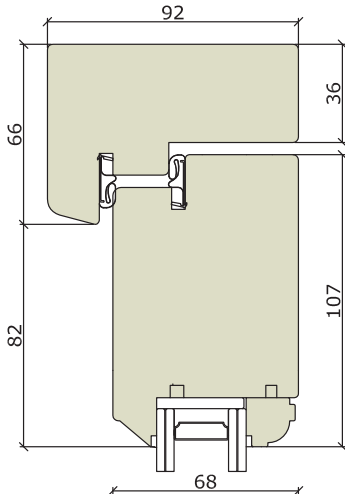

French & Entrance Doors

French/Entrance Door - Flush - Traditional

Traditional Range
Outward Opening

Traditional Range
Inward Opening

Traditional Range
Outward Opening

Whilst every care has been taken in producing this document, Bereco Ltd cannot be held responsible for any errors. The profiles within this document are as accurate as possible and were correct at the time of printing and show typical sections for standard glazing. Please note due to our wide range of glazing options, section sizes may alter due to glass specification specified. Please refer to our resource centre for full our full range of sectional details. Due to our continued commitment to product design and development we reserve the right to change the design without prior notice.

Traditional Range Inward Opening (French Door) Flying
Mullion - Double Handle

Traditional Range
Inward Opening