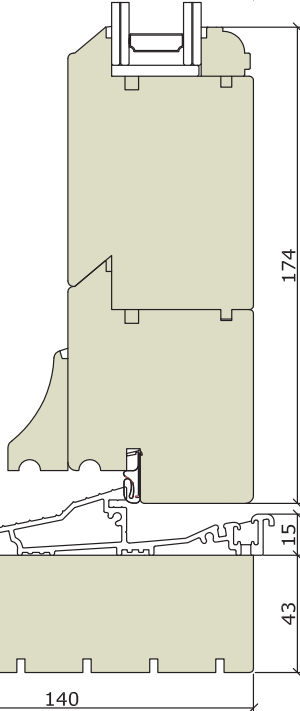

French & Entrance Doors

French/Entrance Door - Flush - Traditional

Traditional Range
Outward Opening

Traditional Range
Inward Opening

Traditional Range
Outward Opening

Whilst every care has been taken in producing this document, Bereco Ltd cannot be held responsible for any errors. The profiles within this document are as accurate as possible and were correct at the time of printing and show typical sections for standard glazing. Please note due to our wide range of glazing options, section sizes may alter due to glass specification specified. Please refer to our resource centre for full our full range of sectional details. Due to our continued commitment to product design and development we reserve the right to change the design without prior notice.

Traditional Range Inward Opening (French Door) Flying
Mullion - Double Handle

Traditional Range
Inward Opening