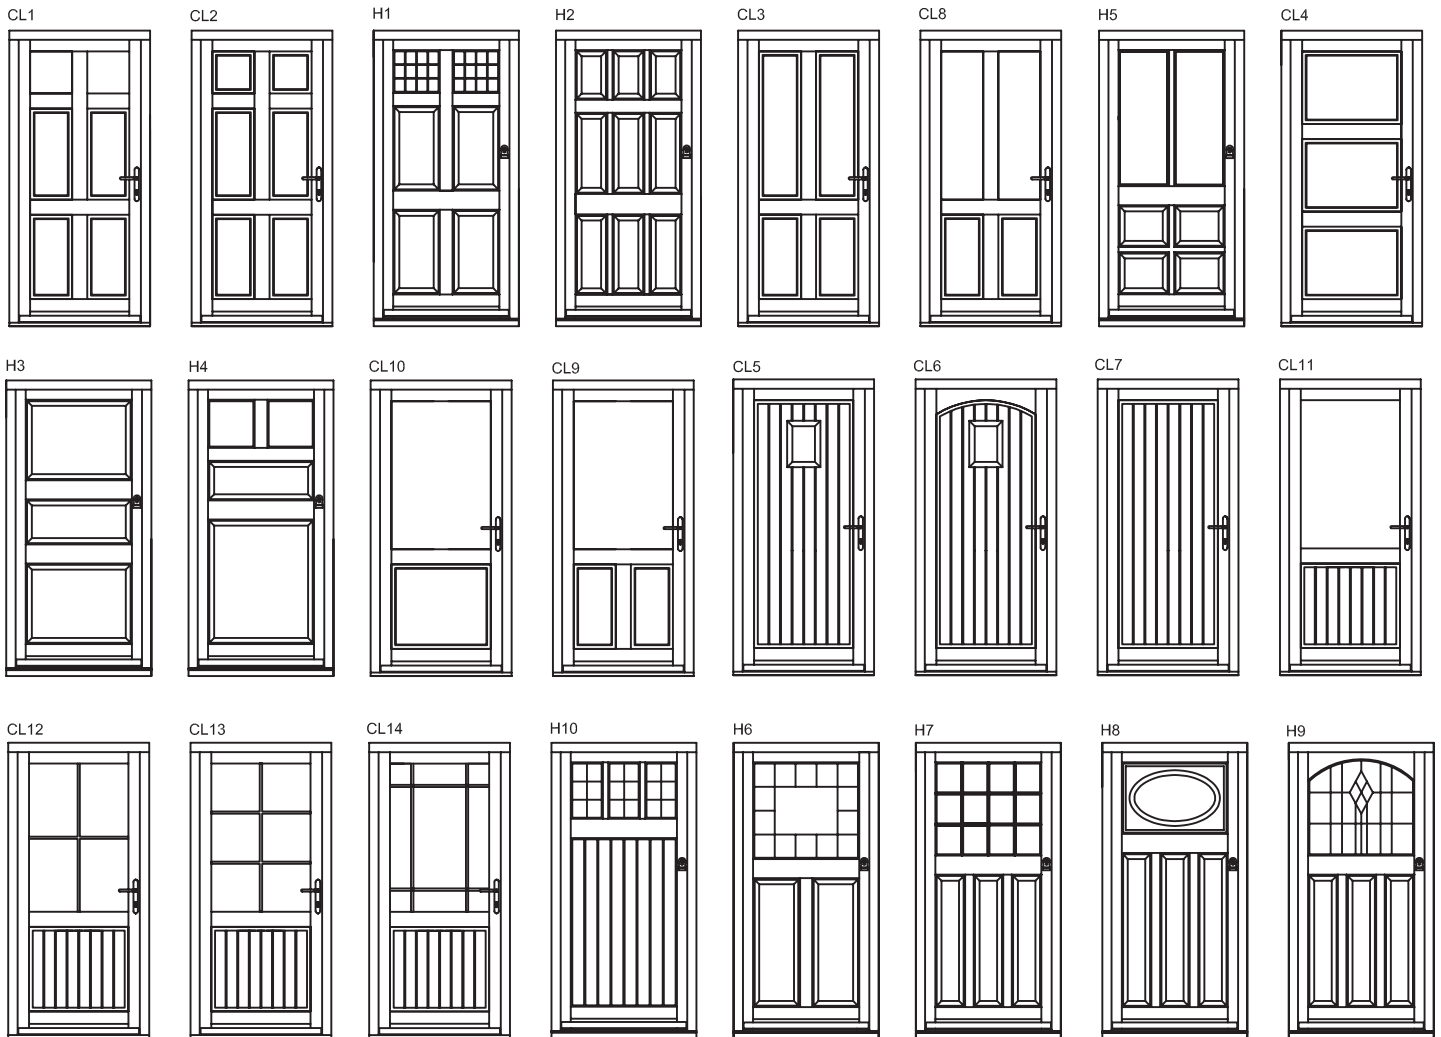

# Entrance Door Standard Designs

Please note: designs & ironmongery shown are for illustration purposes only.

**Want something different?**

Bereco can design a unique and bespoke door for your property.  
Contact us today for more information.